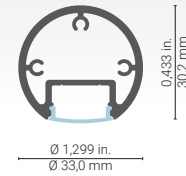

7850 Profile

7850 (LM22850-20)

7000 Series

Dimensional drawing

Illuminate the inside of your closet to see your clothes and accessories! Profile number 7850 is a sturdy rod for wardrobes, **offering lighting directed onto your clothes and on the hangers.** This series accepts most LED strips as well as the 1000 Series lenses.

Features

- Standard diameter for wardrobe rods (requires our specific installation parts).
- Compatible with the 1000 Series lenses.
- Custom length by sections of 6 to 240 inches (6m).
- Application guide for 10mm (3/8-inch) LED strip or less.
- Made of ALCOA 6063 T-5 aluminum alloy increasing heat dissipation.
- Compatible with several installation accessories.

Options

LED strip compatibility

Compatible with LED strips up to **14mm** wide.

- B3528-xxV-60 - 8mm - 4.8W (95 lm/ft)
- B3528-xxV-120 - 8mm - 9.6W (220 lm/ft)
- B3528-xxV - 120H - 5mm - 9.6W (220 lm/ft)
- B3528-24V - 180H - 5mm - 14.4W (288 lm/ft)
- B3528-xxV-240 - 14mm - 19.5W (410 lm/ft)
- B5050-xxV-60 - 10mm - 14.4W (407 lm/ft)
- B5050-xxV-72 - 10mm - 17.8W (488 lm/ft)

7850 Profile

Components and accessories

7000 Series

| PROFILE | LENSES | ENDCAPS/ BRACKETS | LENGTH |
|---|--|--|---|
|  <p>7850 Profile 7850 (LM22850-20)</p> |  <p>Standard, Clear 1269 (LM22298)</p>  <p>Standard, Spread 1265 (LM22294)</p>  <p>Standard, Optiflex 1261 (LM22290)</p>  <p>Standard, Opal 1263 (LM22292)</p> |  <p>Ens. supp. tringle standard 7855 (LM22850-30)</p> | <p>Custom length by sections of 6 to 240 inches (6m).</p> |
| <p>7850</p> <p>PROFILE</p> | <p>LENS</p> | <p>ENDCAPS / BRACKETS</p> | <p>LENGTH</p> |